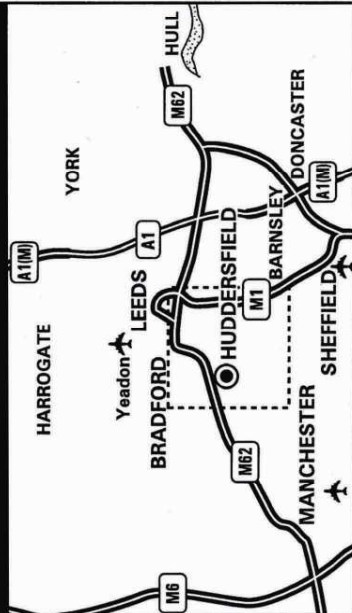

DAVID BROWN
 DAVID BROWN GROUP PLC - PARK ROAD
 LOCKWOOD - HUDDERSFIELD HD4 5DD
 TEL 01484 465500 - FAX 01484 465501

- **FROM NORTHBOUND M1**
 - EXIT THE MOTORWAY AT JUNCTION 38 ONTO THE A637 FOR HUDDERSFIELD.
 - REMAIN ON THE A637 UNTIL IT MEETS THE A642 AT A ROUNDABOUT.
 - TURN LEFT ONTO THE A642 WHICH LEADS TO THE HUDDERSFIELD INNER RING ROAD AT THE UNIVERSITY.
 - TAKE THE A616 SHEFFIELD TURNING. AT THIRD SET OF TRAFFIC LIGHTS TAKE THE RIGHT HAND TURNING INTO SWAN LANE (SEE INSET).
- **FROM MANCHESTER**
 - TAKE THE M62 TOWARDS LEEDS AND EXIT AT JUNCTION 23.
 - FOLLOW THE A640 FOR HUDDERSFIELD WHICH LEADS TO THE INNER RING ROAD NEAR THE BUS STATION.
 - TAKE THE A62 OLDHAM TURNING. AT FOURTH SET OF TRAFFIC LIGHTS TAKE THE LEFT FILTER TO BLACKMOORFOOT RD (SEE INSET).
- **FROM LEEDS**
 - TAKE THE M621 TO JOIN THE M62 TOWARDS MANCHESTER.
 - EXIT AT JUNCTION 24 FOR HALIFAX & HUDDERSFIELD, A629.
 - TAKE THE A629 FOR HUDDERSFIELD. ON APPROACHING TOWN CENTRE JOIN THE INNER RING ROAD BY FOLLOWING SIGNS FOR A62 OLDHAM.
 - TAKE THE A62 OLDHAM TURNING. AT THIRD LIGHT CONTROLLED JUNCTION, BY THE JUNCTION PUB, TAKE THE LEFT FILTER TO BLACKMOORFOOT RD (SEE INSET).
- **FROM BRADFORD**
 - TAKE THE M606 OUT OF BRADFORD IN ORDER TO JOIN THE M62 TOWARDS MANCHESTER (SEE 'FROM LEEDS').